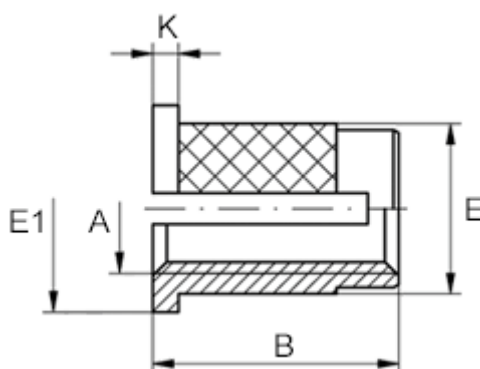

Article number: 12842000025800
Description: KLEE-coil 842 000 025.800
M2,5 Brass

Measures

Female thread A	= M2,5
Flange diameter E1	= 6.0
Flange height	= 1.0
Length B	= 5.0
Min distance to edge	= 3.0
Outer diameter E	= 4.00
Recommended bore diameter	= 4 to 4.1